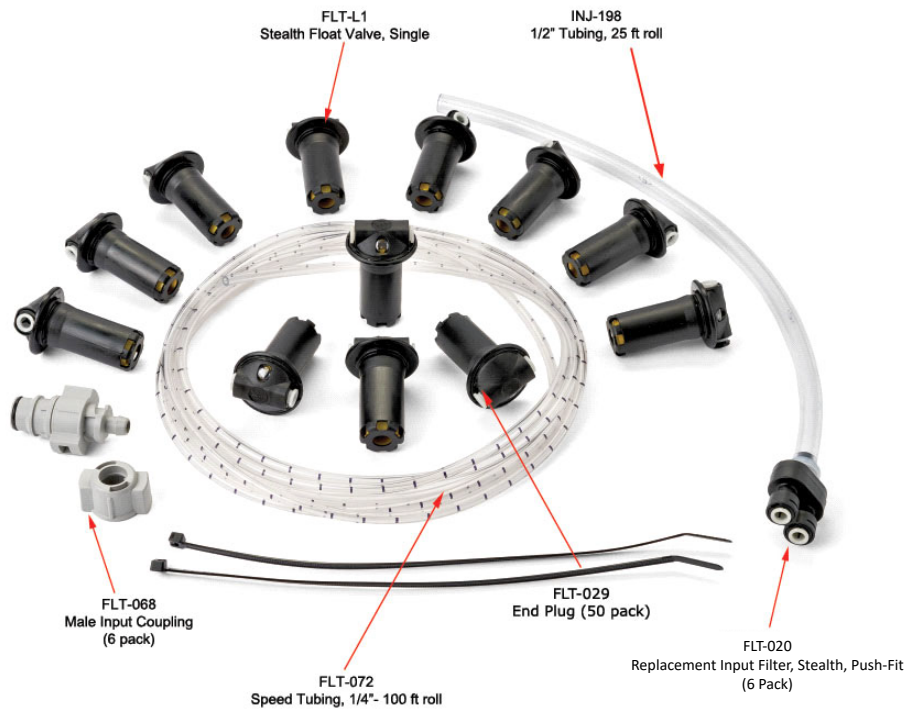

Stealth Float System

ACC-071 Grippers, Stealth Water Injector Spider, 100pk

FLT-004U Universal Input Coupling and Filter Assembly for Stealth Watering System (includes Stealth, Flow-rite and BFS/BWT CPC couplings)

FLT-020 Replacement Input Filter used in Input Filter Assembly, with collars (6 pack of filters)

FLT-024A Replacement Male Input Coupling for BFS compatible Stealth Watering System (6 Pack)

FLT-024E Replacement Male Input Coupling for BFS compatible Stealth Watering System (Blue CPC Couplings) (6 Pack)

FLT-026 Stealth Float Valve - Bulk Pack of 600 Stealth Valves

Sold as a 10 Pack

FLT-027 10 pack Standard Input Coupling and Filter Assembly for Stealth Watering System

Sold as a 10 Pack

FLT-027A 10 pack BFS™ Input Coupling and Filter Assembly for Stealth Watering System

FLT-064 Barbed Fitting Adapter for Stealth Float Valves, 24 pack

FLT-068 Twist-Lock Male Input Coupling for Stealth Watering Systems (6 pack)

FLT-070 Adapter for Stealth Watering Systems to Injector Water Supplies and HydroPure Deionizers